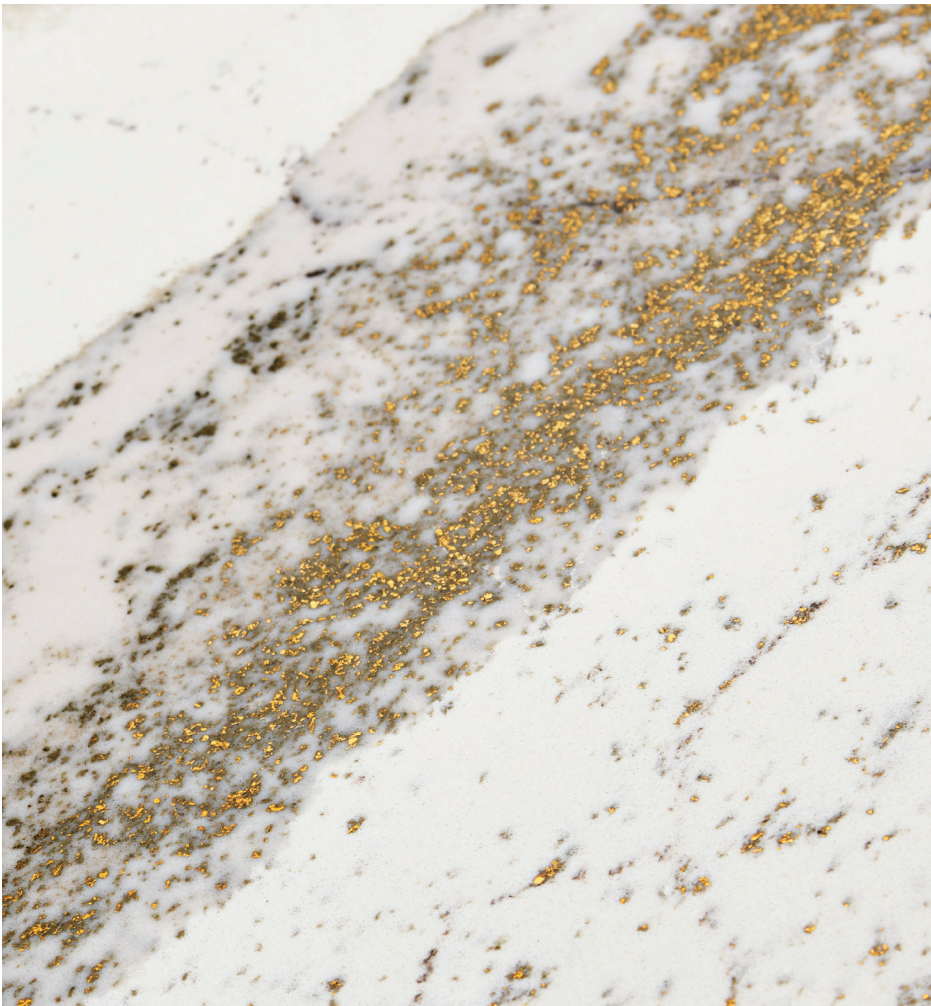

WINDSOR BRASS™

GRANDEUR SERIES

CAMBRIA®

SLAB VIEW

DETAIL VIEW

Chocolate brown streams converge along a cool white backdrop, their inviting translucence and momentous movement are punctuated by hints of brilliant brass. The alloy accent lightly traces the peaks and valleys of this flowing umber landscape for visual depth with a glint of glamour